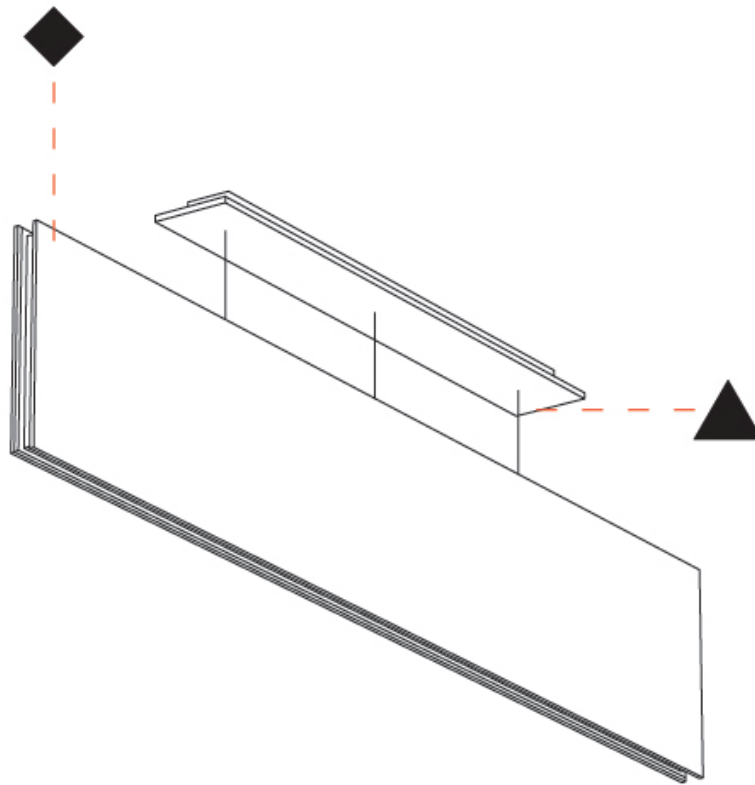

A300697-

PROJECT

TYPE

SPECIFIER

QUANTITY

DATE

A