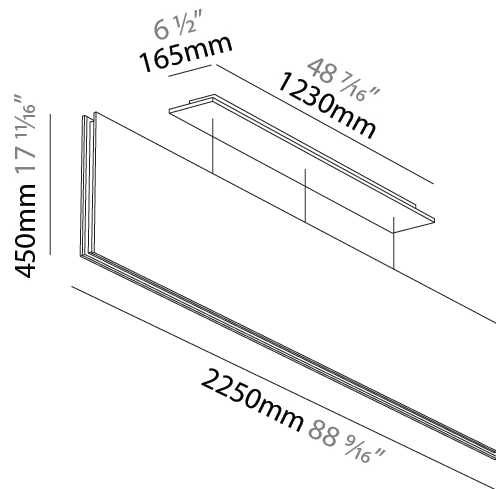

1. To build a product code in our configurator select the specify button on the base model # product page
2. To build a manual product code on this datasheet choose from the options listed below in blue font and add the suffix to the base model #

GENERAL

Series: Lullaby
Brand: Prolicht
Division: Architectural
Mounting Type: Suspension
Mounting Location: Ceiling
Subcategory: Acoustic

PHYSICAL

Shape: Rectangle
Length (mm): 2250
Length (in): 88 ³/₁₆
Width (mm): 50
Width (in): 1 ¹⁵/₁₆
Height (mm): 450
Height (in): 17 ¹¹/₁₆
Light Distribution: Direct
Fixture Finish: ANC / ASH / BNA / BTC / BZE / CEL / EGG / EVG / FOG / FOS / FST / FUA / IRI / IRO / KHA / LIC / LIM / MER / MSN / MUS / ONX / PEA / PLU / POL / PPY / RAY / ROY / RST / STE / SWD / TAN / TAU
Fixture Material: Aluminum
Cable Details: 2,000mm / 6,000mm Transparent Cable

ELECTRICAL

Lamp Type: LED
Input Wattage (W): 47
Total Output Wattage (W): 42.7
Dimming: Non-Dimmable / 0-10V Dimming
Driver Included: Yes
Driver Location: Integrated
Driver Type: Constant Current - Universal
Driver Class: Class 2
Input Voltage (V): 120 - 277

LED

Color Temperature (°K): 2700 / 3000 / 3500 / 4000
Max. Delivered Lumen (lm): 6286 / 6378 / 6445 / 6562
Nominal Lumen (lm): 7510 / 7620 / 7700 / 7840
CRI: >90 CRI
Lamp Life (hrs): 80000

OPTICAL

Beam Angle: 80

RATINGS AND CERTIFICATIONS

Certified By: Certified for North American Standards
IP rating: IP20