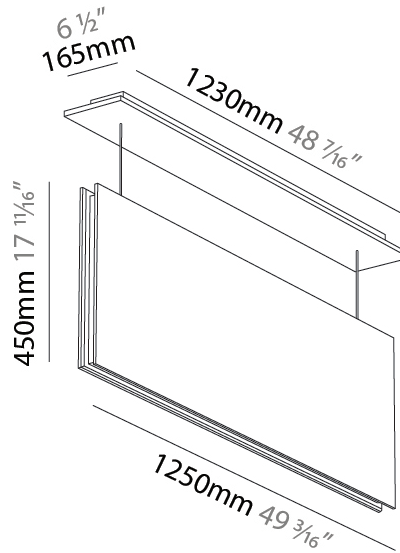

1. To build a product code in our configurator select the specify button on the base model # product page
2. To build a manual product code on this datasheet choose from the options listed below in blue font and add the suffix to the base model #

GENERAL

Series: Lullaby
Brand: Prolicht
Division: Architectural
Mounting Type: Suspension
Mounting Location: Ceiling
Subcategory: Acoustic

PHYSICAL

Shape: Rectangle
Length (mm): 1250
Length (in): 49 ³/₁₆
Width (mm): 50
Width (in): 1 ¹⁵/₁₆
Height (mm): 450
Height (in): 17 ¹¹/₁₆
Light Distribution: Direct
Fixture Finish: [ANC / ASH / BNA / BTC / BZE / CEL / EGG / EVG / FOG / FOS / FST / FUA / IRI / IRO / KHA / LIC / LIM / MER / MSN / MUS / ONX / PEA / PLU / POL / PPY / RAY / ROY / RST / STE / SWD / TAN / TAU](#)
Fixture Material: Aluminum
Cable Details: 2,000mm / 6,000mm Transparent Cable

ELECTRICAL

Lamp Type: LED
Input Wattage (W): 26
Total Output Wattage (W): 23.7
Dimming: [Non-Dimmable / 0-10V Dimming](#)
Driver Included: Yes
Driver Location: Integrated
Driver Type: Constant Current - Universal
Driver Class: Class 2
Input Voltage (V): 120 - 277

LED

Color Temperature (°K): [2700 / 3000 / 3500 / 4000](#)
Max. Delivered Lumen (lm): [3432 / 3482 / 3515 / 3582](#)
Nominal Lumen (lm): [4100 / 4160 / 4200 / 4280](#)
CRI: >90 CRI
Lamp Life (hrs): 80000

OPTICAL

Beam Angle: 80

RATINGS AND CERTIFICATIONS

Certified By: Certified for North American Standards
IP rating: IP20